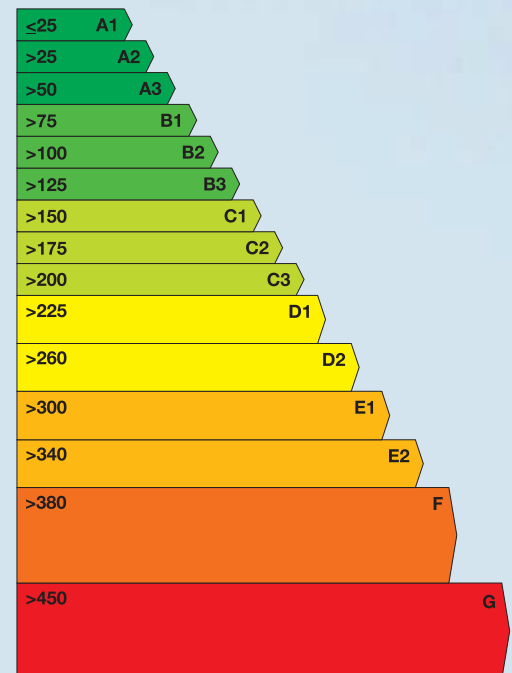

## INSULATION, IT REALLY IS CASH BACK

For a Semi Detached 120m<sup>2</sup> House:

Typical BER Rating Before Insulation Works:	<b>G</b>
Estimated Heating Cost per Year*:	€2,700.00
BER Result Following Insulation Upgrade:	<b>D2</b>
Estimated Heating Cost per Year*	€1,560.00
<b>Total Saving per Year:</b>	<b>€1,140.00</b>

*\*Fuel Price derived from Europe's Energy Portal Website.*

Applying for your Grant is simple and straight forward.  
all Waterford Insulation today at **051-355000** for  
further details.

Building Energy Rating  
kWh/m<sup>2</sup>/yr  
MOST EFFICIENT